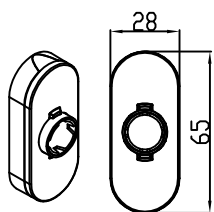

WINDOW HANDLE ACCESSORY CHOISES

ELLIPTICAL BODY