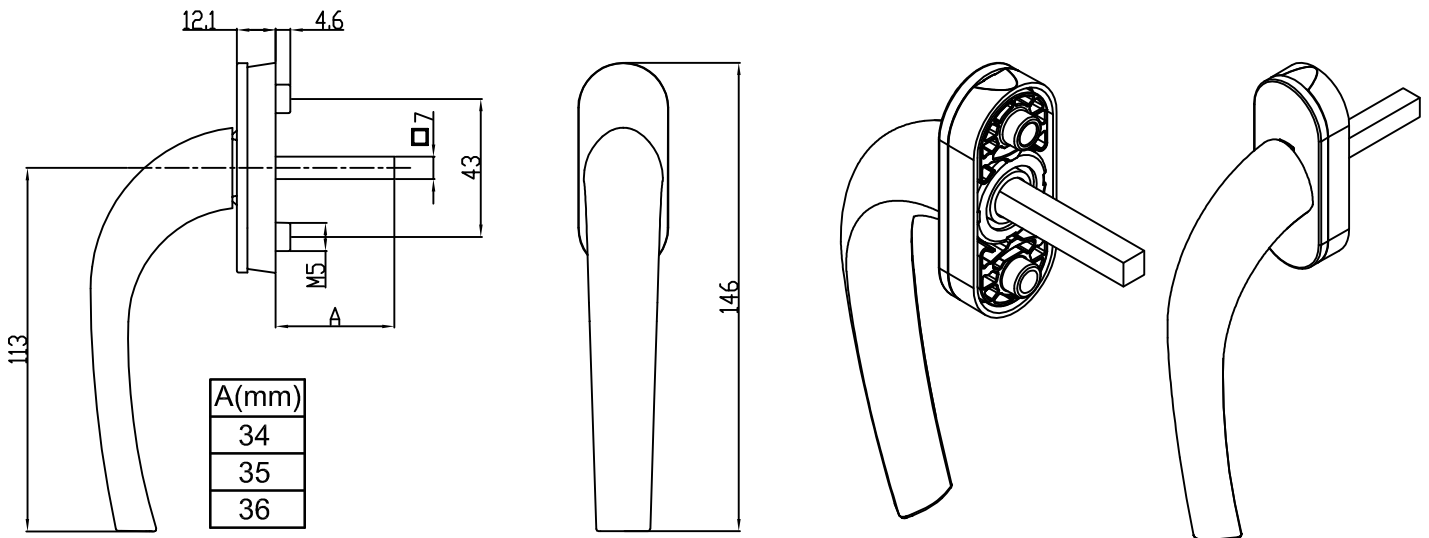

CLASSY WINDOW HANDLE

PRODUCT CODE			PRODUCT NAME
Ral 9016	Ral 8019	Ral 8003	
P03013	P03014	P03015	CLASSY ELLIPTICAL BODY WINDOW HANDLE
P03007	P03008	P03009	CLASSY RECTANGLE BODY WINDOW HANDLE
P03004	P03005	P03006	CLASSY OVAL BODY WINDOW HANDLE

DUYGU WINDOW HANDLE

PRODUCT CODE			PRODUCT NAME
Ral 9016	Ral 8019	Ral 8003	
P05011	P05012	P05013	DUYGU ELLIPTICAL BODY WINDOW HANDLE
P05001	P05002	P05003	DUYGU RECTANGLE BODY WINDOW HANDLE
P05005	P05006	P05007	DUYGU OVAL BODY WINDOW HANDLE

ECEM WINDOW HANDLE

A(mm)
34
35
36

PRODUCT CODE			PRODUCT NAME
Ral 9016	Ral 8019	Ral 8003	
P07008	P07009	P07010	ECEM ELLIPTICAL BODY WINDOW HANDLE
P07001	P07002	P07003	ECEM RECTANGLE BODY WINDOW HANDLE
P07004	P07005	P07006	ECEM OVAL BODY WINDOW HANDLE