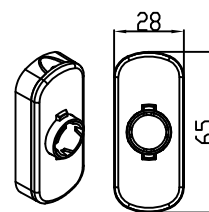

ECEM WINDOW HANDLE

A(mm)
34
35
36

PRODUCT CODE			PRODUCT NAME
Ral 9016	Ral 8019	Ral 8003	
P07008	P07009	P07010	ECEM ELLIPTICAL BODY WINDOW HANDLE
P07001	P07002	P07003	ECEM RECTANGLE BODY WINDOW HANDLE
P07004	P07005	P07006	ECEM OVAL BODY WINDOW HANDLE

FUNDA WINDOW HANDLE

A(mm)
34
35
36

PRODUCT CODE			PRODUCT NAME
Ral 9016	Ral 8019	Ral 8003	
P06011	P06012	P06013	FUNDA ELLIPTICAL BODY WINDOW HANDLE
P06007	P06008	P06009	FUNDA RECTANGLE BODY WINDOW HANDLE
P06004	P06005	P06006	FUNDA OVAL BODY WINDOW HANDLE

MELODY WINDOW HANDLE

A(mm)
34
35
36

PRODUCT CODE			PRODUCT NAME
Ral 9016	Ral 8019	Ral 8003	
P09001	P09004	P09005	MELODÌ ELLIPTICAL BODY WINDOW HANDLE
P09008	P09009	P09010	MELODÌ RECTANGLE BODY WINDOW HANDLE
P09011	P09012	P09013	MELODÌ OVAL BODY WINDOW HANDLE

WINDOW HANDLE ACCESSORY CHOISES

ELLIPTICAL BODY

RECTANGLE BODY

OVAL BODY

ZINC OR PLASTIC GEAR