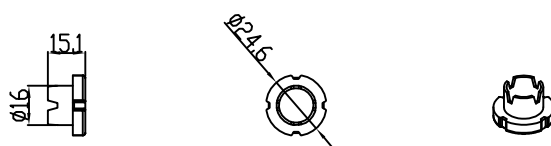

WINDOW HANDLE ACCESSORY CHOISES

ELLIPTICAL BODY

RECTANGLE BODY

OVAL BODY

ZINC OR PLASTIC GEAR