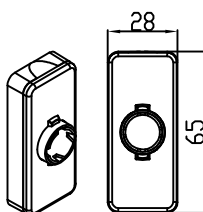

ECEM WINDOW HANDLE

A(mm)
34
35
36

PRODUCT CODE			PRODUCT NAME
Ral 9016	Ral 8019	Ral 8003	
P07008	P07009	P07010	ECEM ELLIPTICAL BODY WINDOW HANDLE
P07001	P07002	P07003	ECEM RECTANGLE BODY WINDOW HANDLE
P07004	P07005	P07006	ECEM OVAL BODY WINDOW HANDLE

FUNDA WINDOW HANDLE

A(mm)
34
35
36

PRODUCT CODE			PRODUCT NAME
Ral 9016	Ral 8019	Ral 8003	
P06011	P06012	P06013	FUNDA ELLIPTICAL BODY WINDOW HANDLE
P06007	P06008	P06009	FUNDA RECTANGLE BODY WINDOW HANDLE
P06004	P06005	P06006	FUNDA OVAL BODY WINDOW HANDLE

MELODY WINDOW HANDLE

A(mm)
34
35
36

PRODUCT CODE			PRODUCT NAME
Ral 9016	Ral 8019	Ral 8003	
P09001	P09004	P09005	MELODÌ ELLIPTICAL BODY WINDOW HANDLE
P09008	P09009	P09010	MELODÌ RECTANGLE BODY WINDOW HANDLE
P09011	P09012	P09013	MELODÌ OVAL BODY WINDOW HANDLE

WINDOW HANDLE ACCESSORY CHOISES

ELLIPTICAL BODY

RECTANGLE BODY

OVAL BODY

ZINC OR PLASTIC GEAR