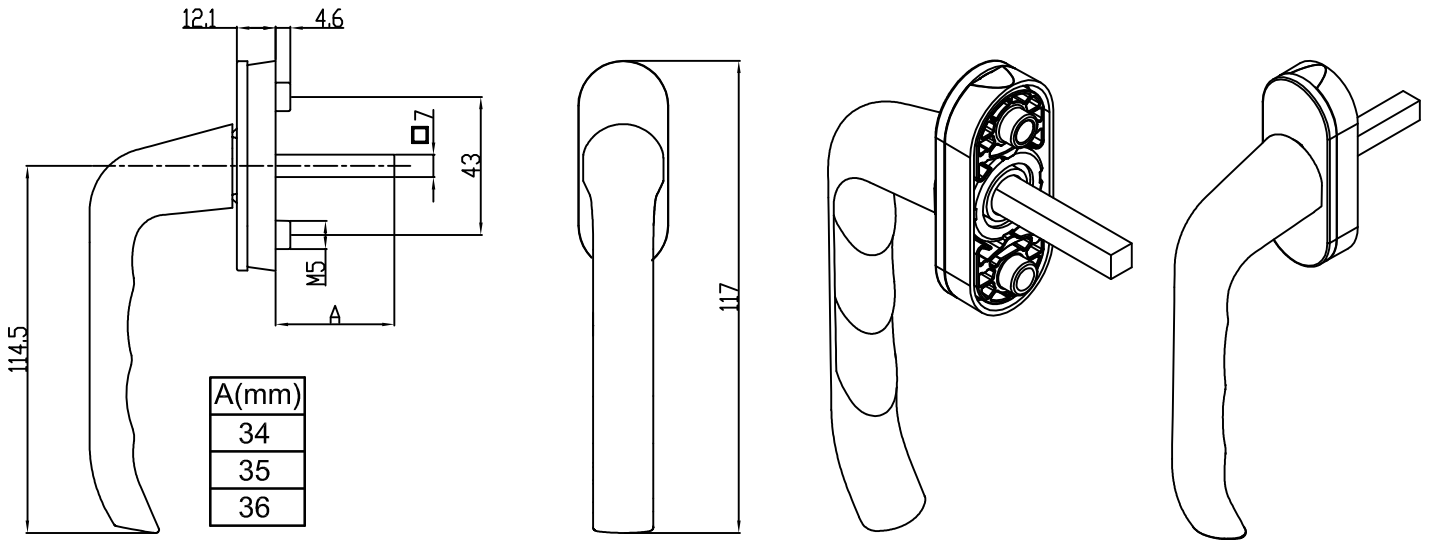

WINDOW HANDLE CATALOG

2009

EBRU WINDOW HANDLE

PRODUCT CODE			PRODUCT NAME
Ral 9016	Ral 8019	Ral 8003	
P02010	P02011	P02012	EBRU ELLIPTICAL BODY WINDOW HANDLE
P02007	P02008	P02009	EBRU RECTANGLE BODY WINDOW HANDLE
P02004	P02005	P02006	EBRU OVAL BODY WINDOW HANDLE

EZGI WINDOW HANDLE

PRODUCT CODE			PRODUCT NAME
Ral 9016	Ral 8019	Ral 8003	
P04012	P04013	P04014	EZGI ELLIPTICAL BODY WINDOW HANDLE
P04001	P04002	P04003	EZGI RECTANGLE BODY WINDOW HANDLE
P04008	P04009	P04010	EZGI OVAL BODY WINDOW HANDLE