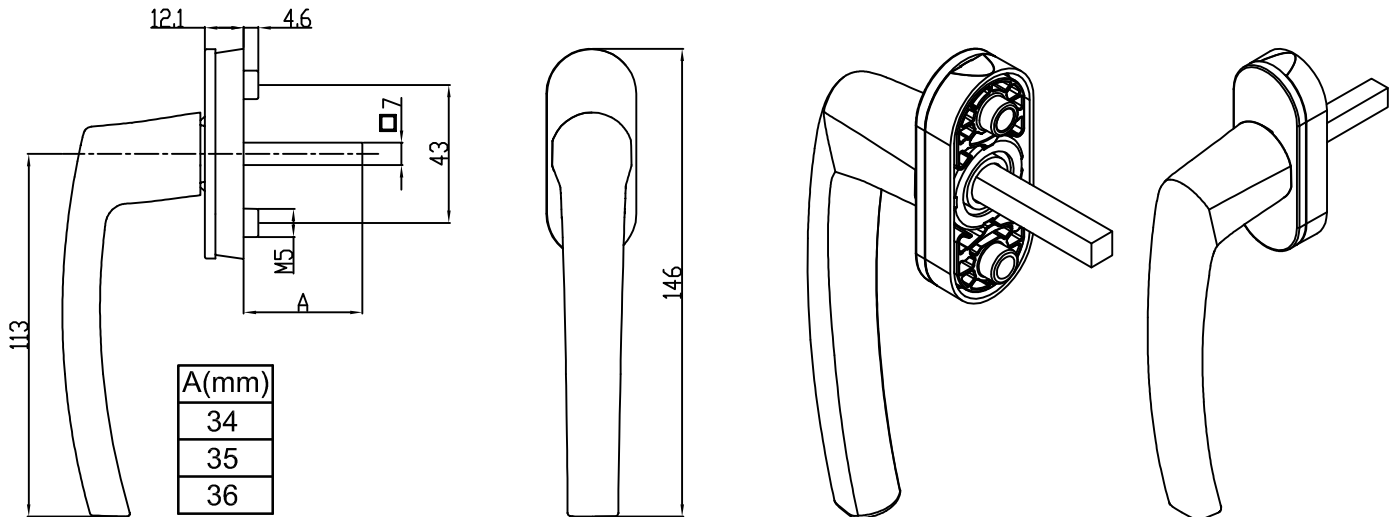

WINDOW HANDLE CATALOG

2009

EBRU WINDOW HANDLE

PRODUCT CODE			PRODUCT NAME
Ral 9016	Ral 8019	Ral 8003	
P02010	P02011	P02012	EBRU ELLIPTICAL BODY WINDOW HANDLE
P02007	P02008	P02009	EBRU RECTANGLE BODY WINDOW HANDLE
P02004	P02005	P02006	EBRU OVAL BODY WINDOW HANDLE

EZGI WINDOW HANDLE

PRODUCT CODE			PRODUCT NAME
Ral 9016	Ral 8019	Ral 8003	
P04012	P04013	P04014	EZGI ELLIPTICAL BODY WINDOW HANDLE
P04001	P04002	P04003	EZGI RECTANGLE BODY WINDOW HANDLE
P04008	P04009	P04010	EZGI OVAL BODY WINDOW HANDLE

CLASSY WINDOW HANDLE

PRODUCT CODE			PRODUCT NAME
Ral 9016	Ral 8019	Ral 8003	
P03013	P03014	P03015	CLASSY ELLIPTICAL BODY WINDOW HANDLE
P03007	P03008	P03009	CLASSY RECTANGLE BODY WINDOW HANDLE
P03004	P03005	P03006	CLASSY OVAL BODY WINDOW HANDLE

ECEM WINDOW HANDLE

A(mm)
34
35
36

PRODUCT CODE			PRODUCT NAME
Ral 9016	Ral 8019	Ral 8003	
P07008	P07009	P07010	ECEM ELLIPTICAL BODY WINDOW HANDLE
P07001	P07002	P07003	ECEM RECTANGLE BODY WINDOW HANDLE
P07004	P07005	P07006	ECEM OVAL BODY WINDOW HANDLE