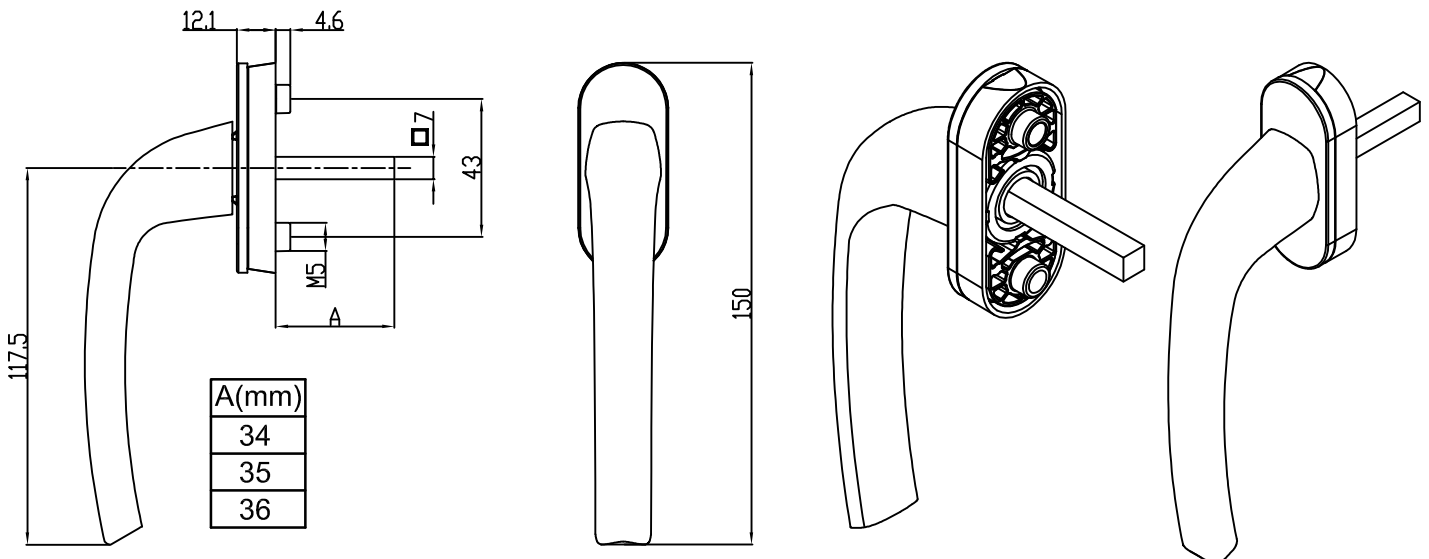

FUNDA WINDOW HANDLE

A(mm)
34
35
36

PRODUCT CODE			PRODUCT NAME
Ral 9016	Ral 8019	Ral 8003	
P06011	P06012	P06013	FUNDA ELLIPTICAL BODY WINDOW HANDLE
P06007	P06008	P06009	FUNDA RECTANGLE BODY WINDOW HANDLE
P06004	P06005	P06006	FUNDA OVAL BODY WINDOW HANDLE