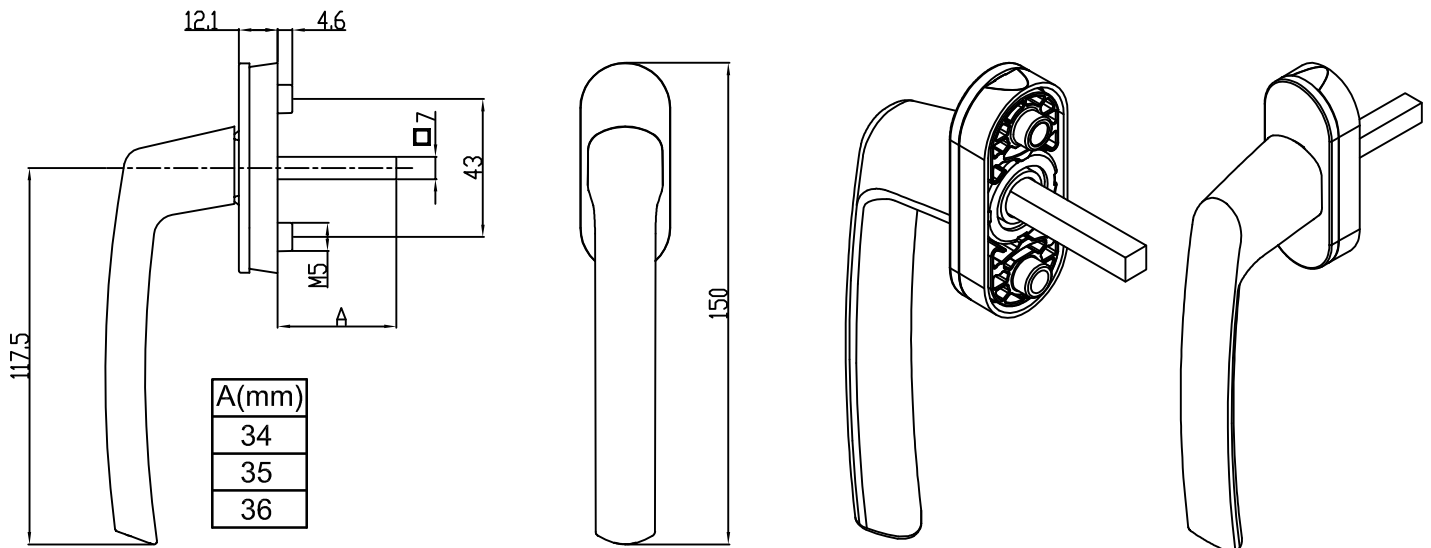

DUYGU WINDOW HANDLE

PRODUCT CODE			PRODUCT NAME
Ral 9016	Ral 8019	Ral 8003	
P05011	P05012	P05013	DUYGU ELLIPTICAL BODY WINDOW HANDLE
P05001	P05002	P05003	DUYGU RECTANGLE BODY WINDOW HANDLE
P05005	P05006	P05007	DUYGU OVAL BODY WINDOW HANDLE