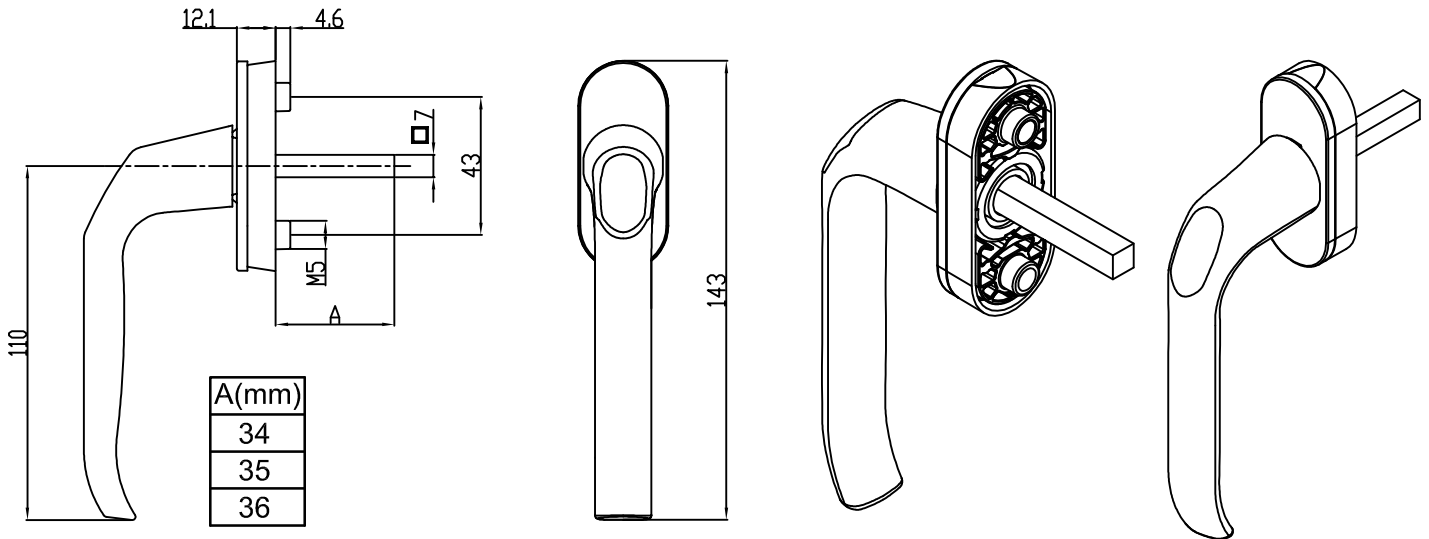

WINDOW HANDLE CATALOG

2009

EBRU WINDOW HANDLE

PRODUCT CODE			PRODUCT NAME
Ral 9016	Ral 8019	Ral 8003	
P02010	P02011	P02012	EBRU ELLIPTICAL BODY WINDOW HANDLE
P02007	P02008	P02009	EBRU RECTANGLE BODY WINDOW HANDLE
P02004	P02005	P02006	EBRU OVAL BODY WINDOW HANDLE

EZGI WINDOW HANDLE

PRODUCT CODE			PRODUCT NAME
Ral 9016	Ral 8019	Ral 8003	
P04012	P04013	P04014	EZGI ELLIPTICAL BODY WINDOW HANDLE
P04001	P04002	P04003	EZGI RECTANGLE BODY WINDOW HANDLE
P04008	P04009	P04010	EZGI OVAL BODY WINDOW HANDLE

CLASSY WINDOW HANDLE

PRODUCT CODE			PRODUCT NAME
Ral 9016	Ral 8019	Ral 8003	
P03013	P03014	P03015	CLASSY ELLIPTICAL BODY WINDOW HANDLE
P03007	P03008	P03009	CLASSY RECTANGLE BODY WINDOW HANDLE
P03004	P03005	P03006	CLASSY OVAL BODY WINDOW HANDLE

ECEM WINDOW HANDLE

A(mm)
34
35
36

PRODUCT CODE			PRODUCT NAME
Ral 9016	Ral 8019	Ral 8003	
P07008	P07009	P07010	ECEM ELLIPTICAL BODY WINDOW HANDLE
P07001	P07002	P07003	ECEM RECTANGLE BODY WINDOW HANDLE
P07004	P07005	P07006	ECEM OVAL BODY WINDOW HANDLE