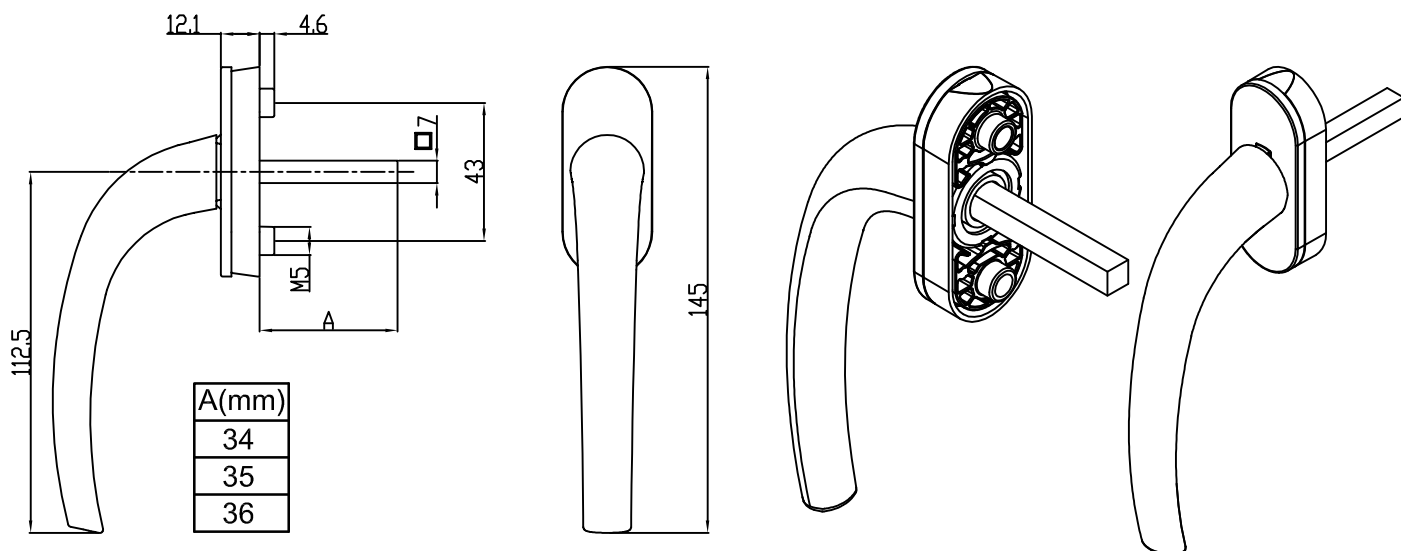

MELODY WINDOW HANDLE

A(mm)
34
35
36

PRODUCT CODE			PRODUCT NAME
Ral 9016	Ral 8019	Ral 8003	
P09001	P09004	P09005	MELODÌ ELLIPTICAL BODY WINDOW HANDLE
P09008	P09009	P09010	MELODÌ RECTANGLE BODY WINDOW HANDLE
P09011	P09012	P09013	MELODÌ OVAL BODY WINDOW HANDLE

WINDOW HANDLE ACCESSORY CHOISES